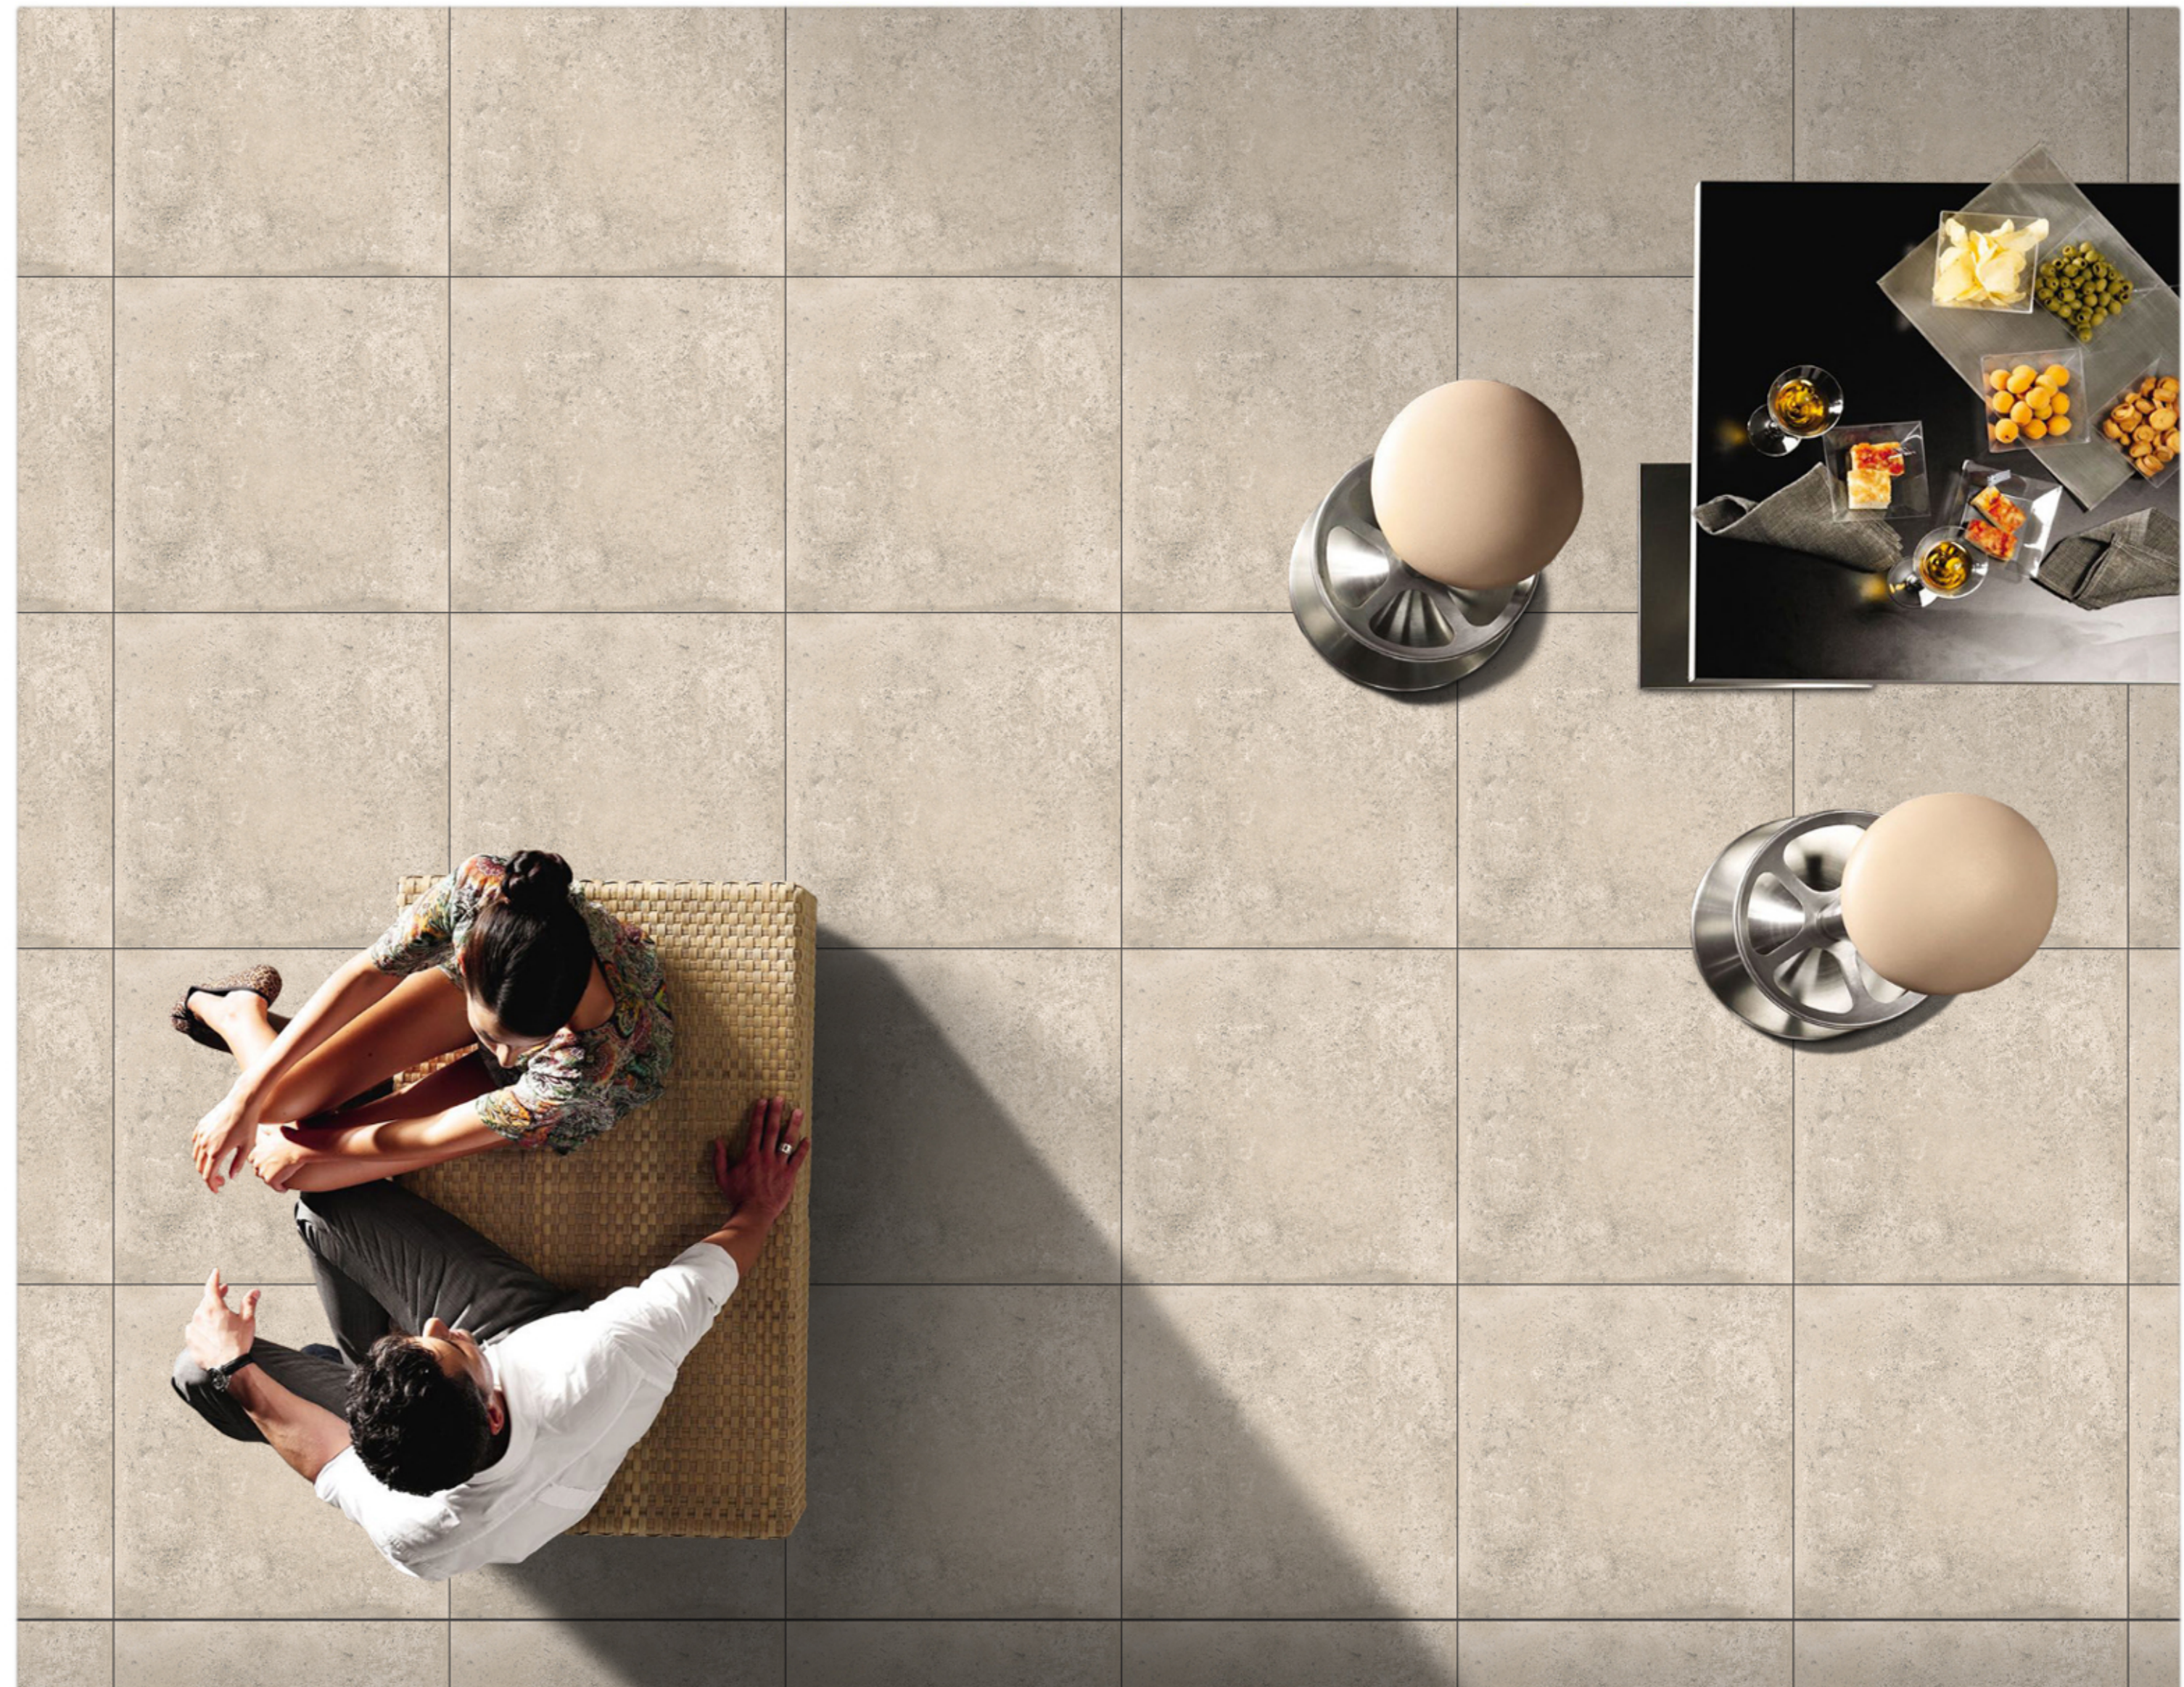

HEAVY DUTY FLOOR TILES

Size : 600x600 MM

Design : JALAN CREM

Finish : MATT

Thickness : 15 MM

Made in Oman