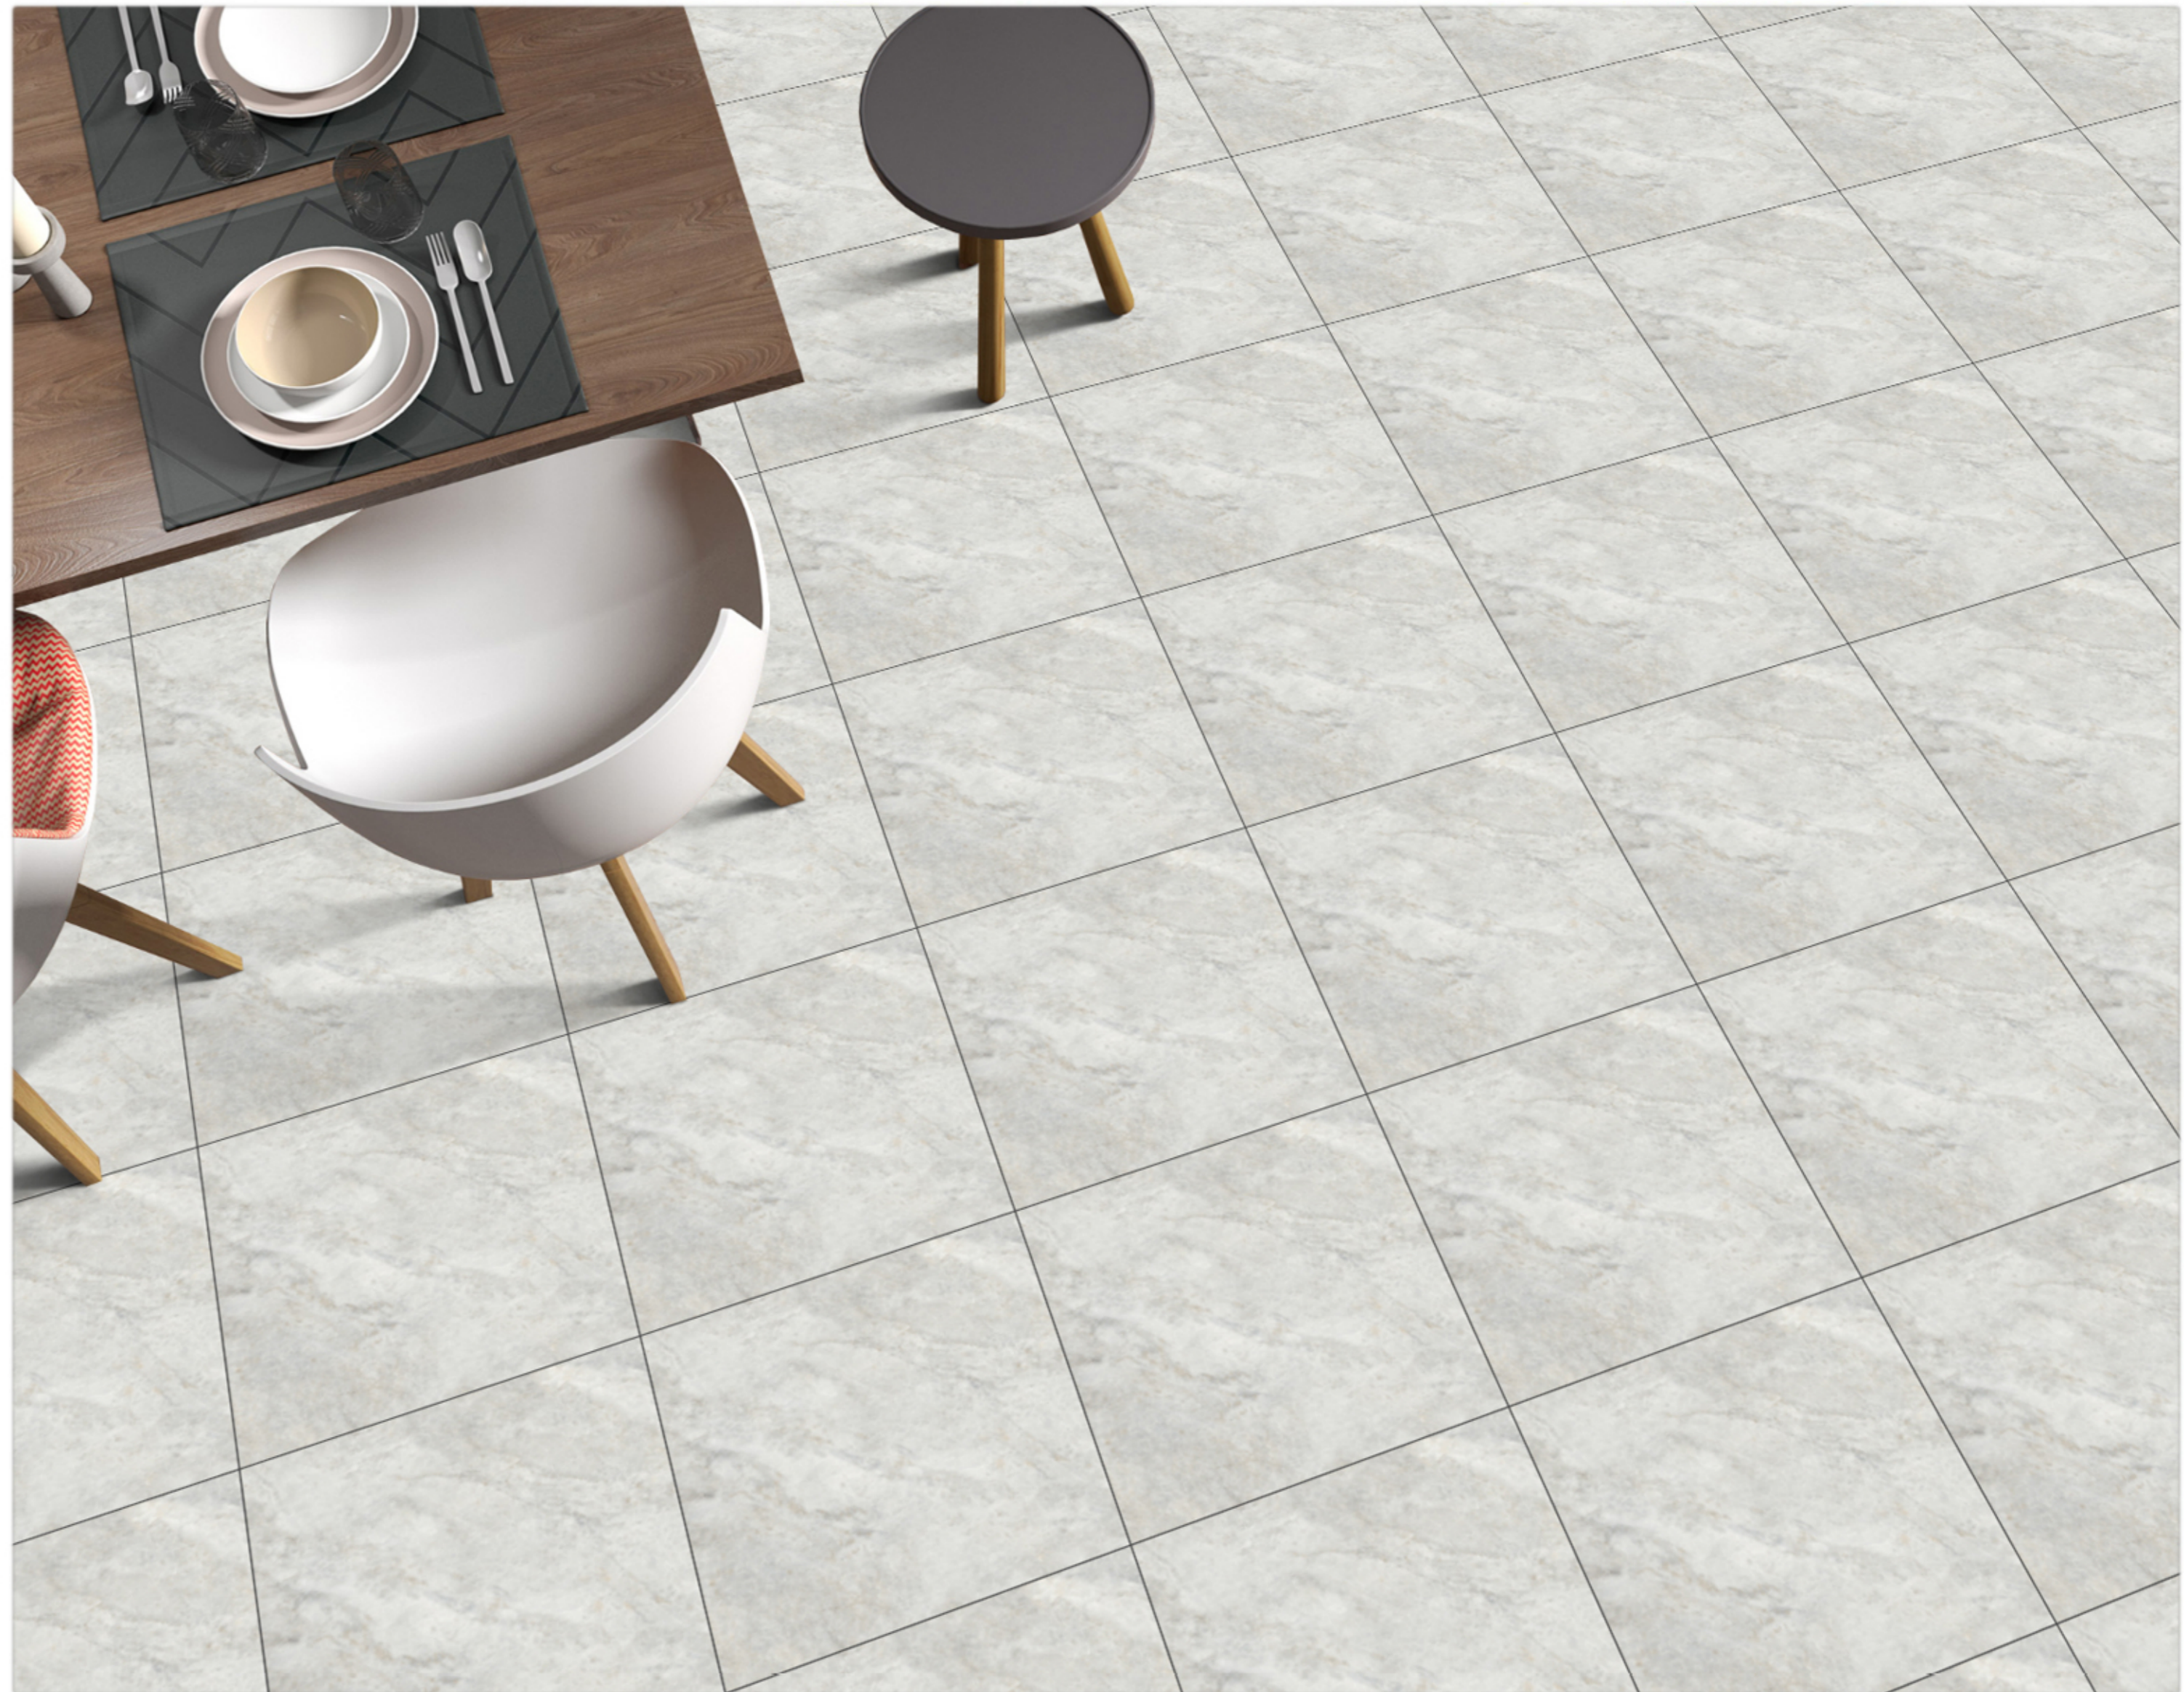

Al Mashriq Ceramics

HEAVY DUTY FLOOR TILES

Size : 600x600 MM

Design : ABYAN GREY

Finish : MATT

Thickness : 15 MM

Made in Oman

Al Mashriq Ceramics