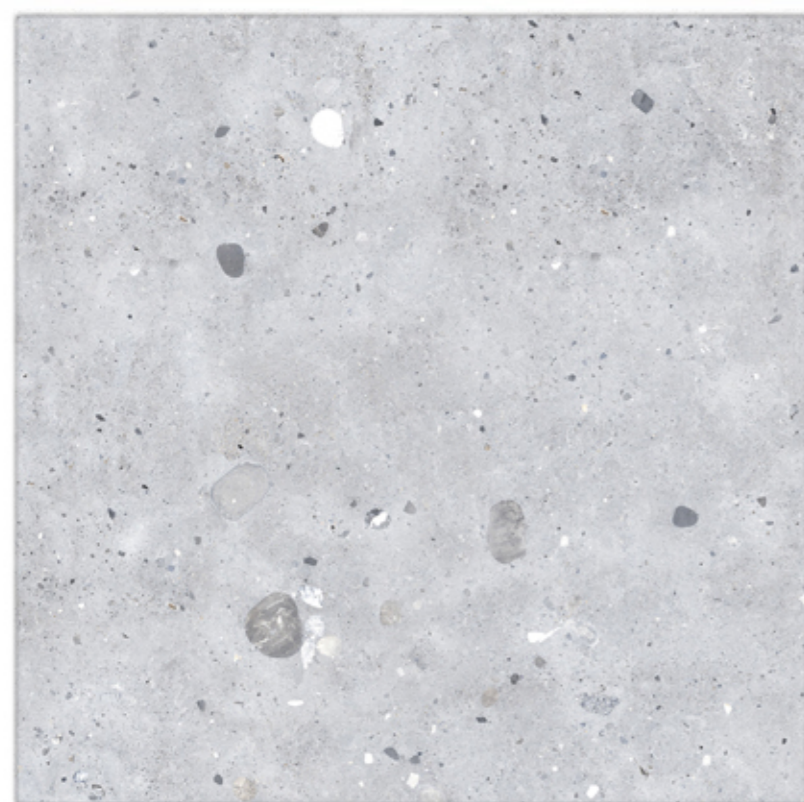

Finish : MATT

Thickness : 15 MM

Made in Oman

Al Mashriq Ceramics

HEAVY DUTY FLOOR TILES

Size : 600x600 MM

Design : KYOTO GREY

Finish : MATT