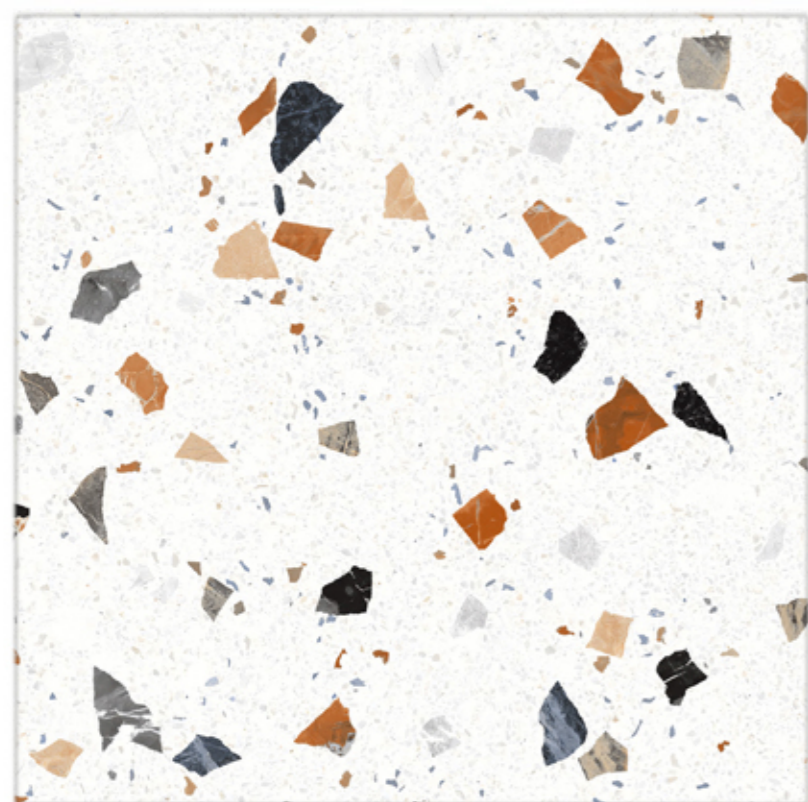

Finish : MATT

Thickness : 15 MM

Made in Oman

Al Mashriq Ceramics

HEAVY DUTY FLOOR TILES

Size : 600x600 MM

Design : TERRAZZO 601

Finish : MATT