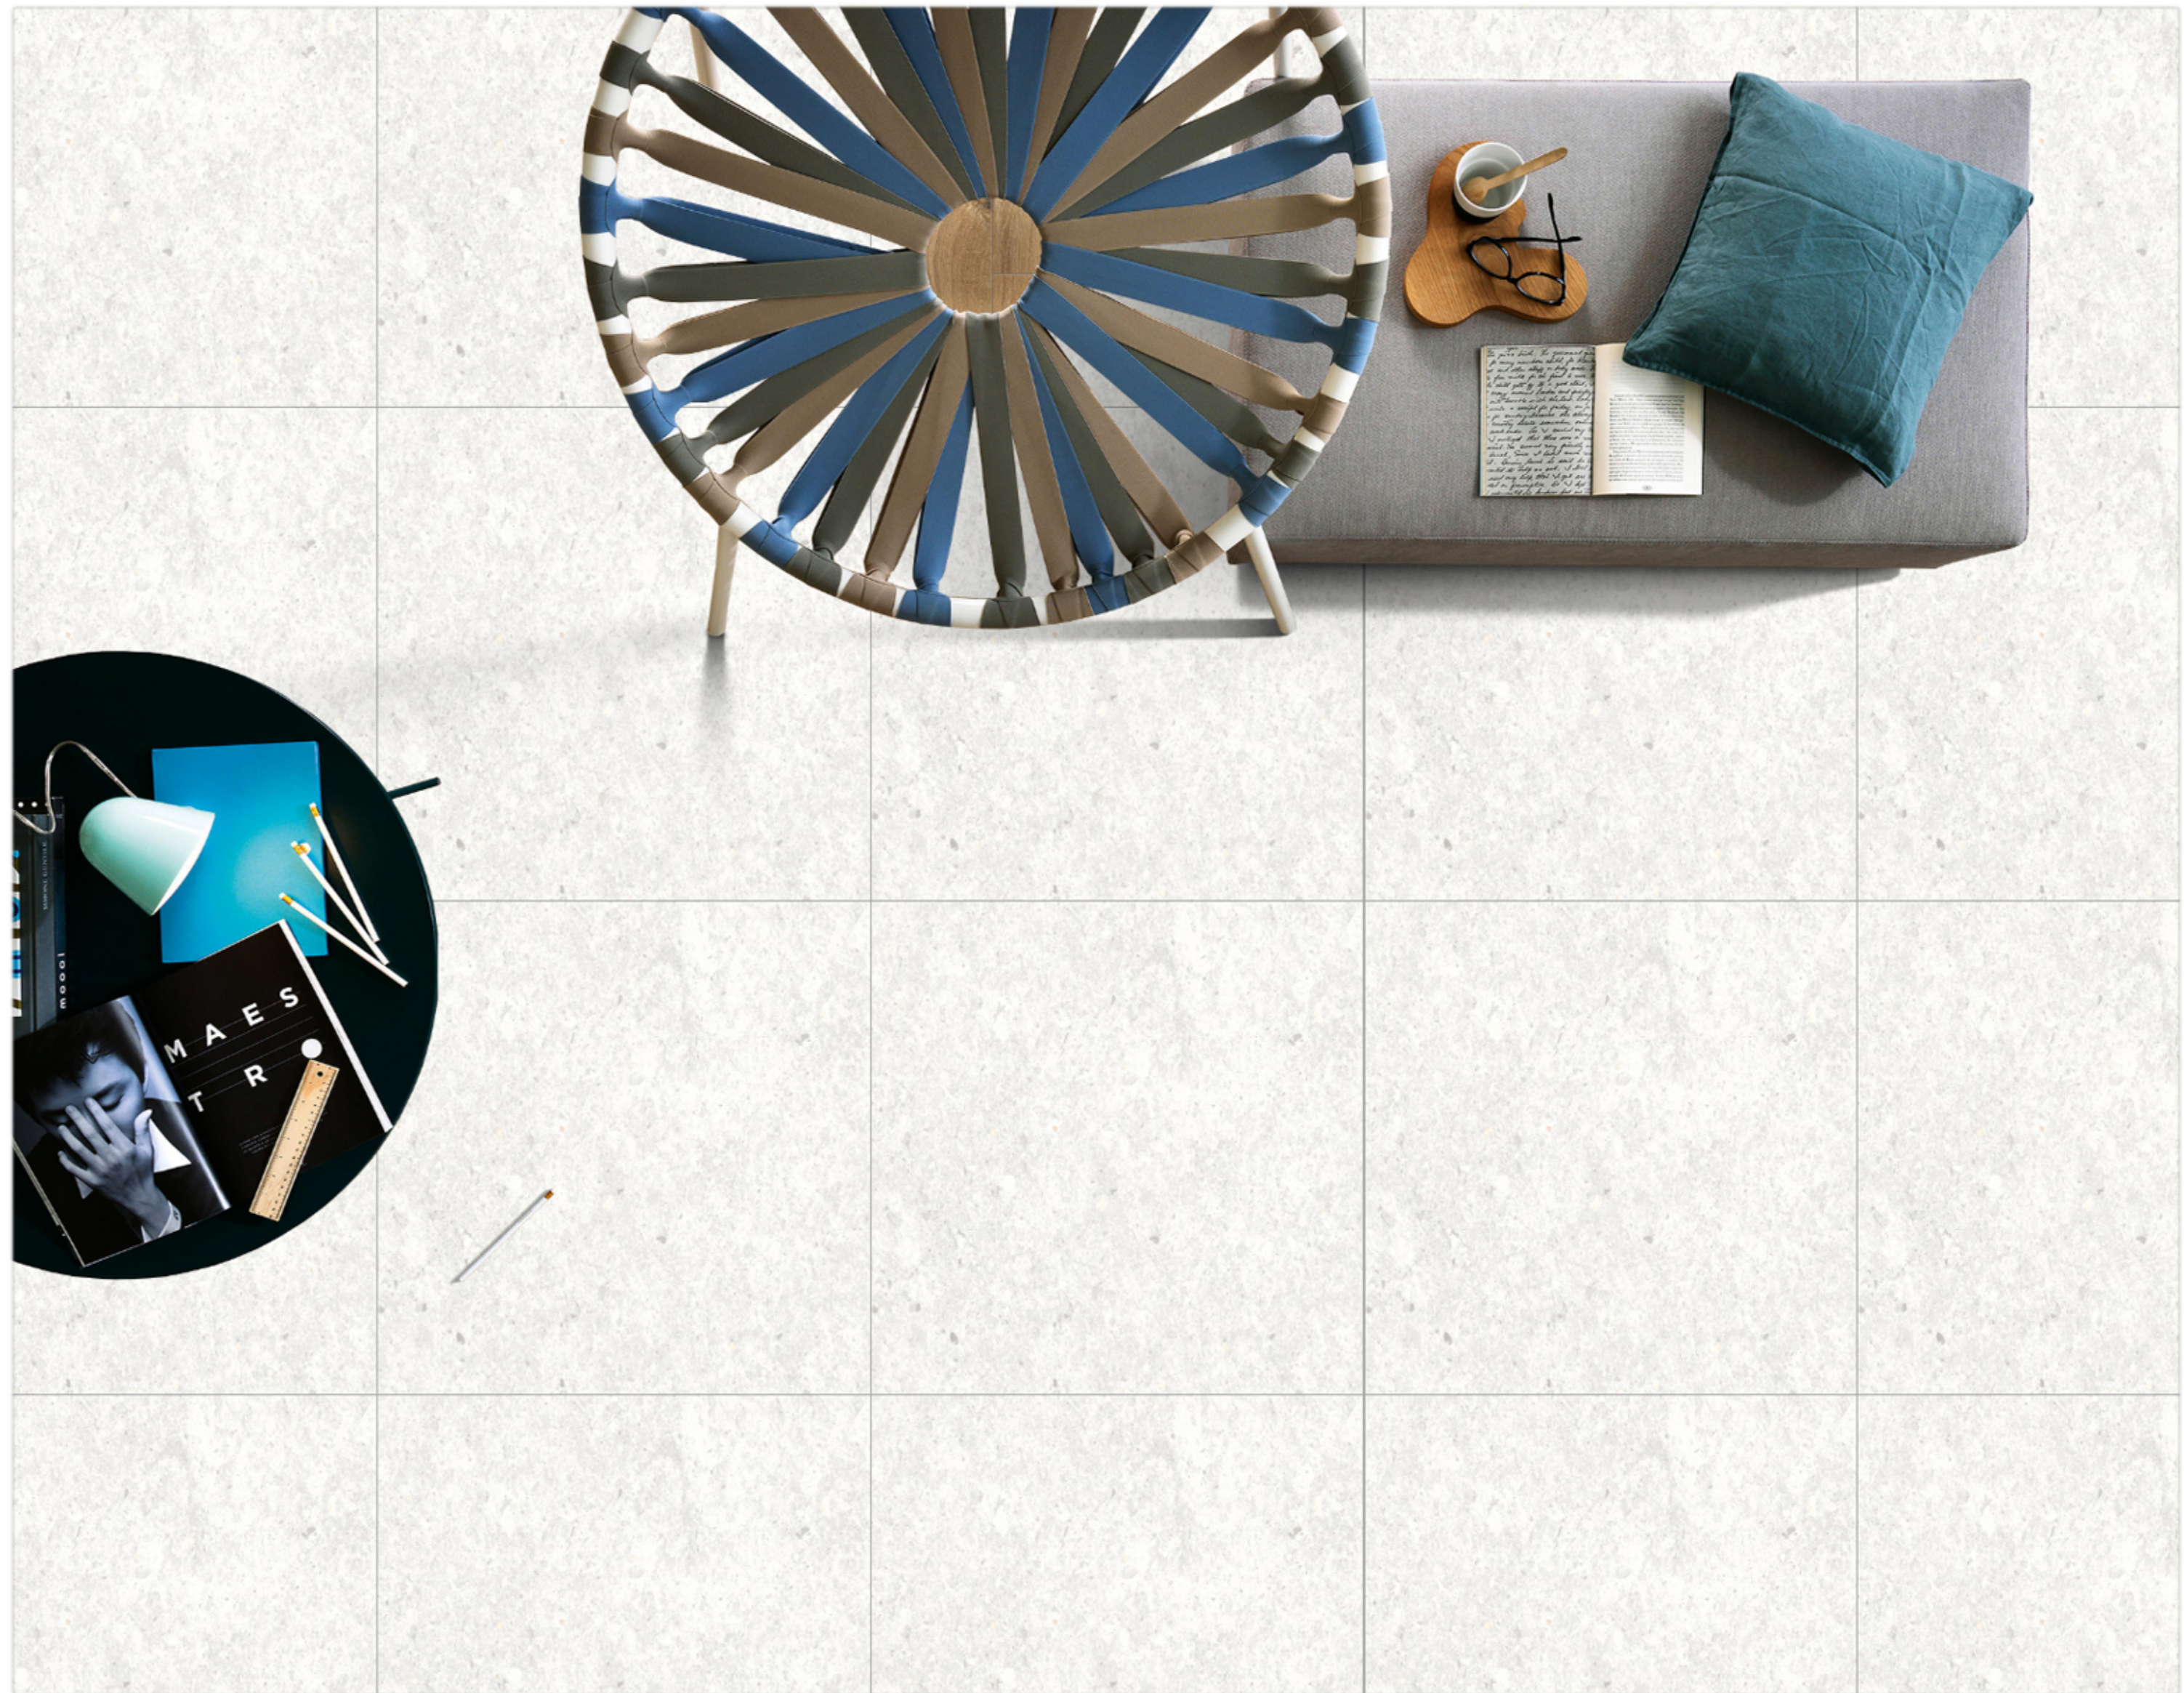

HEAVY DUTY FLOOR TILES

Size : 600x600 MM

Design : IZKI IVORY

Finish : MATT

Thickness : 15 MM

Made in Oman