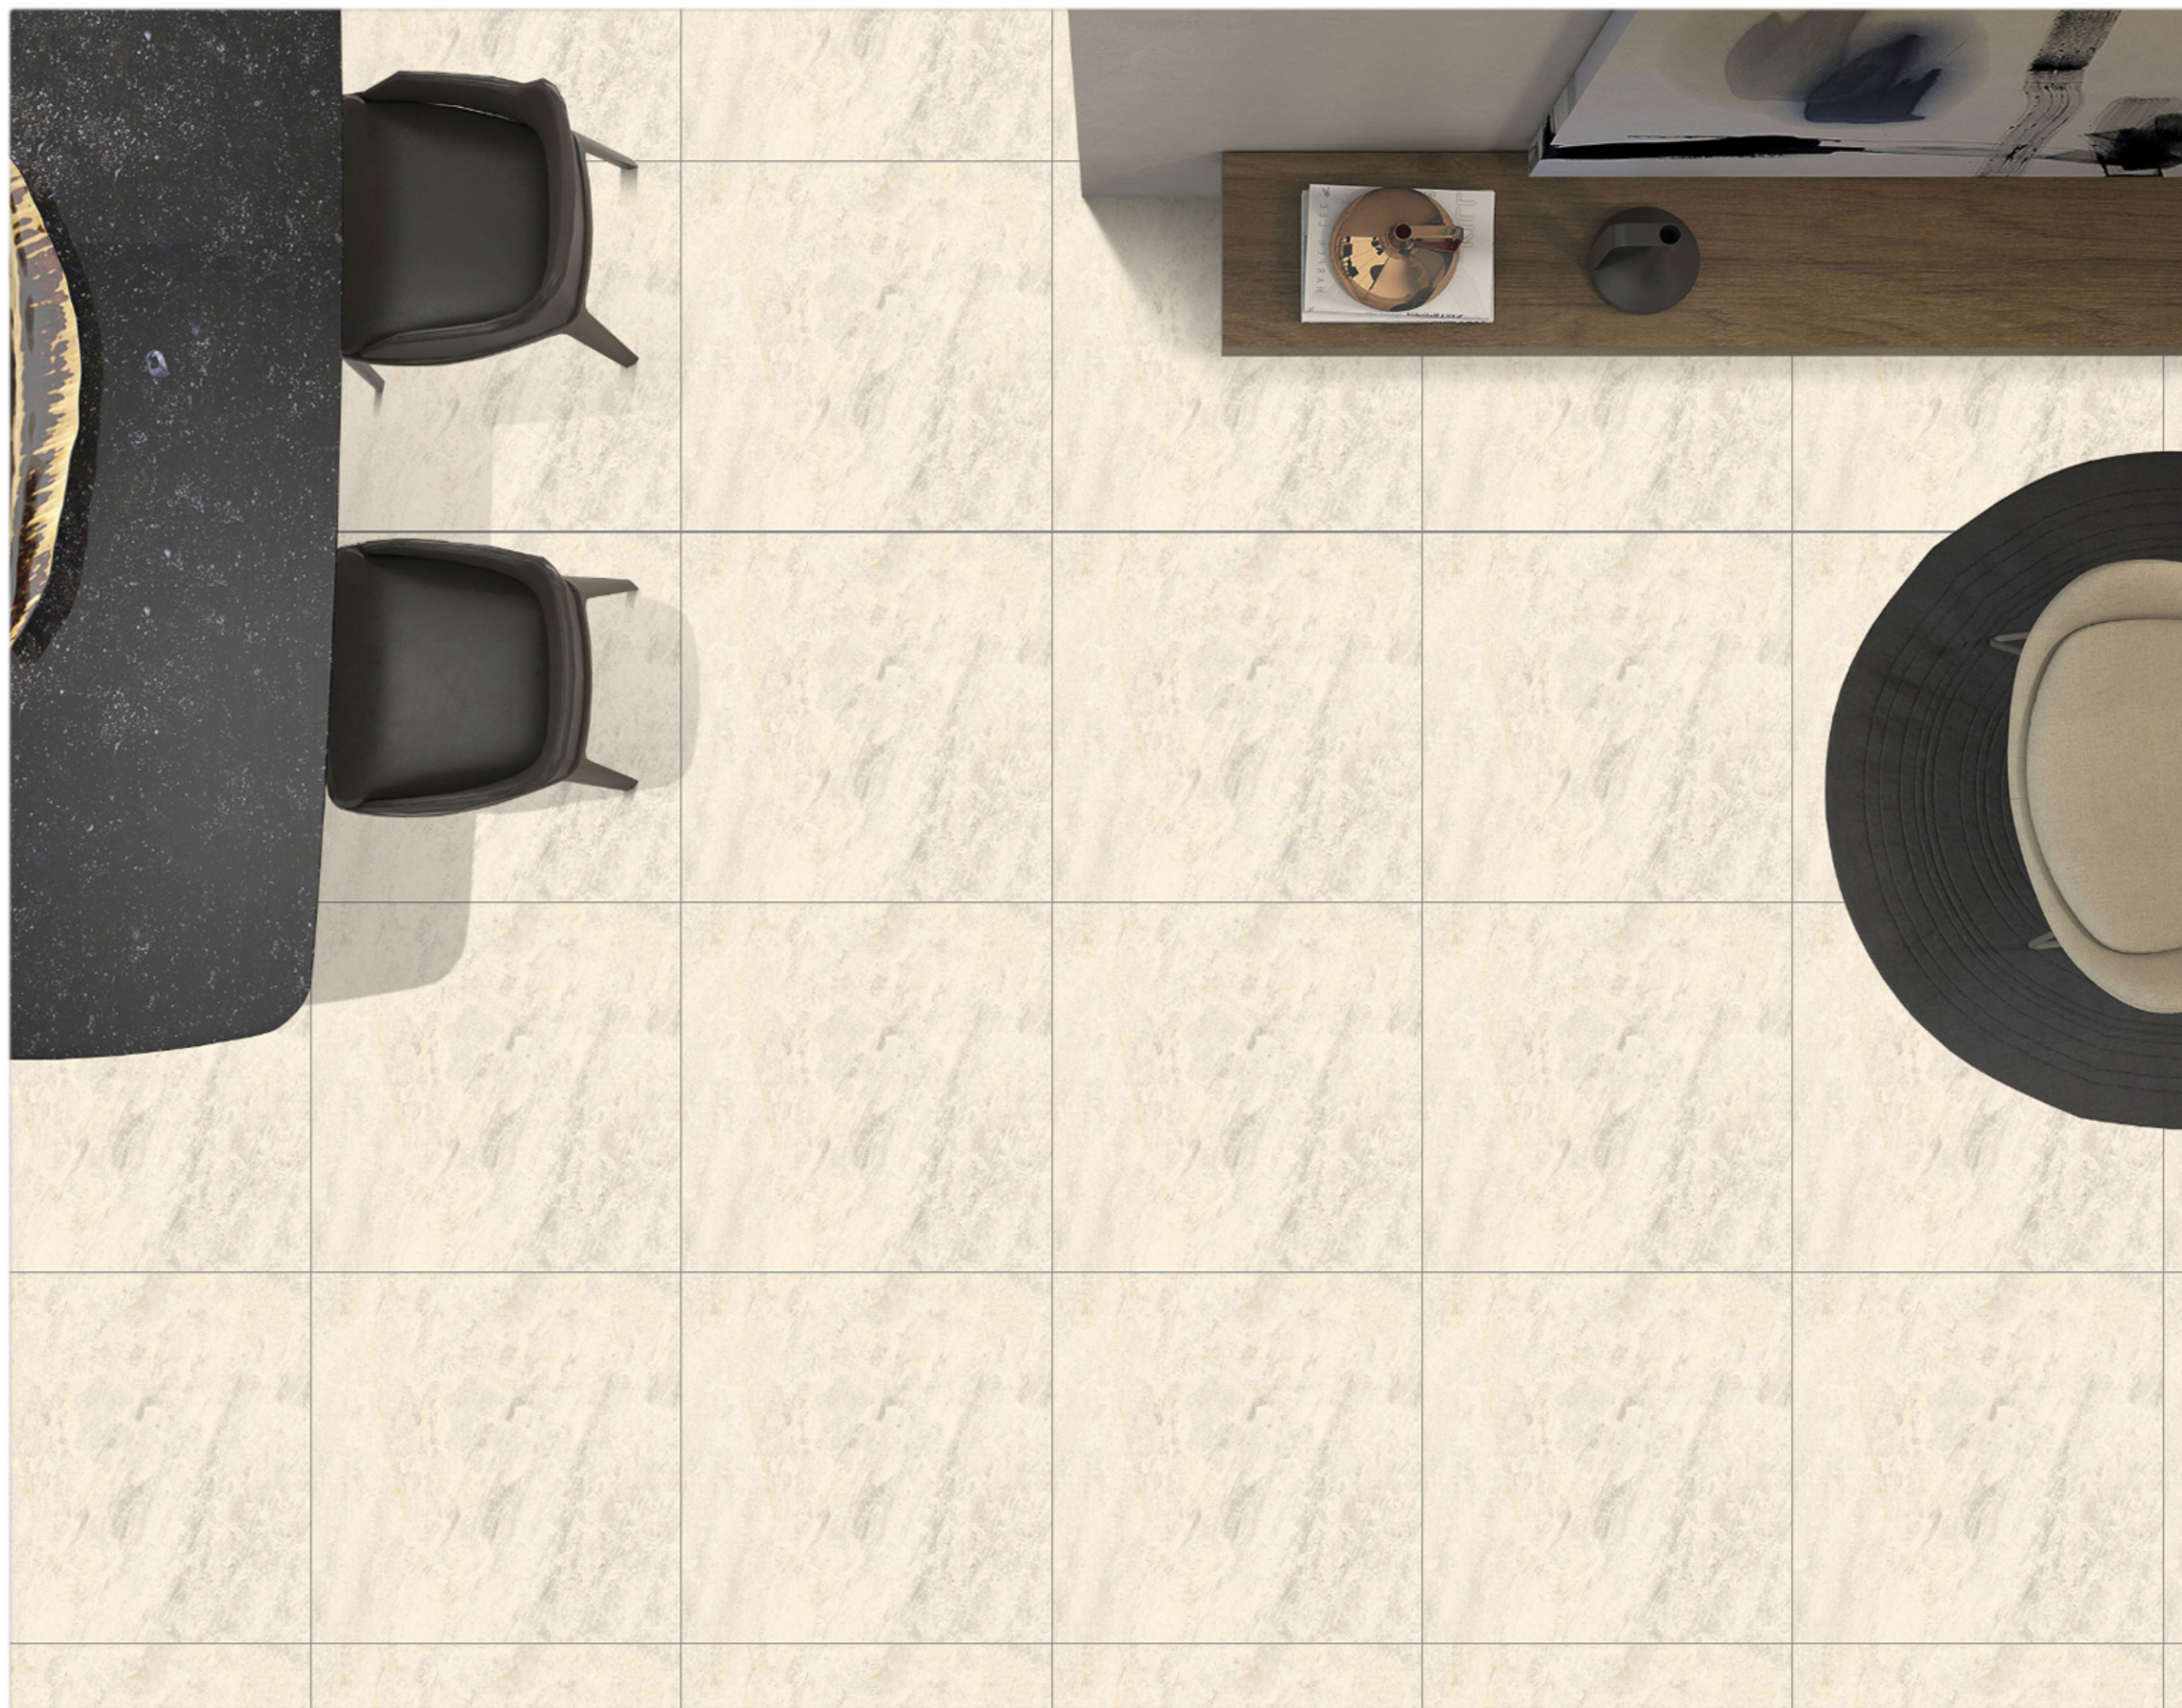

HEAVY DUTY FLOOR TILES

Size : 600x600 MM

Design : AROMA GREY

Finish : MATT

Thickness : 15 MM

Made in Oman

Al Mashriq Ceramics

HEAVY DUTY FLOOR TILES